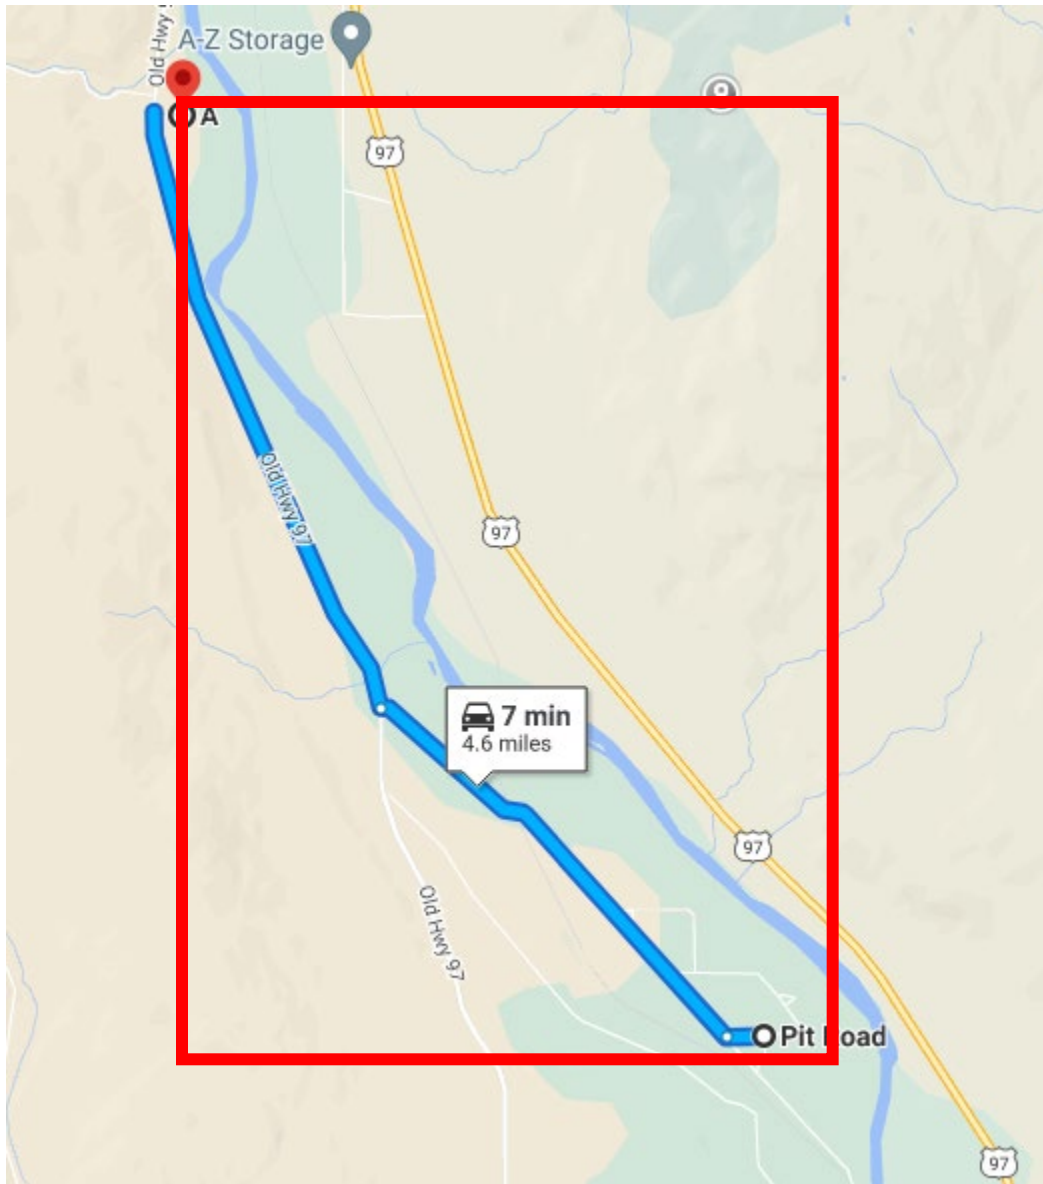

Approximate Suspected Region:

Northwest corner, west of the Okanogan River:

Northeast corner, east of the Okanogan River:

Southwest corner, west of the Okanogan River:

Okanogan County  
Washington

48.190141, -119.735646

Southeast corner, wester of the Okanogan River:

Okanogan County  
Washington 98812

48.187472, -119.682134